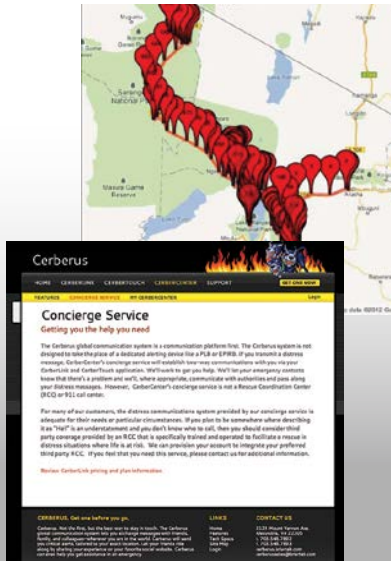

the server CerberCenter®

CerberCenter is the web server that routes all satellite and Internet messaging to your CerberLink or smartphone. This also includes an online account to review messaging, sync naps, and control your settings.

FEATURES

Tracking

- View breadcrumbs on personal Google Maps page
- Link personal Google Maps to social media

Communications

- View message on Google Maps page
- Share breadcrumbs on social media
- Link to your social media feeds to share progress with friends and family

Distress/Safety

- Use Cerberus concierge service or have CerberCenter send all distress messages to a third party

Alerts

- Set up customized alerts based on location, severe weather, and geo-political events
- Create your own alerts and rules
- Receive alerts by CerberLink, e-mail, or both

Other

- Accounts can be integrated with the user's global rescue account
- Your account is always active and free to use
- If you don't use Cerberus Satellite hardware, you can still track, share files, and receive alerts over the internet or cellular data